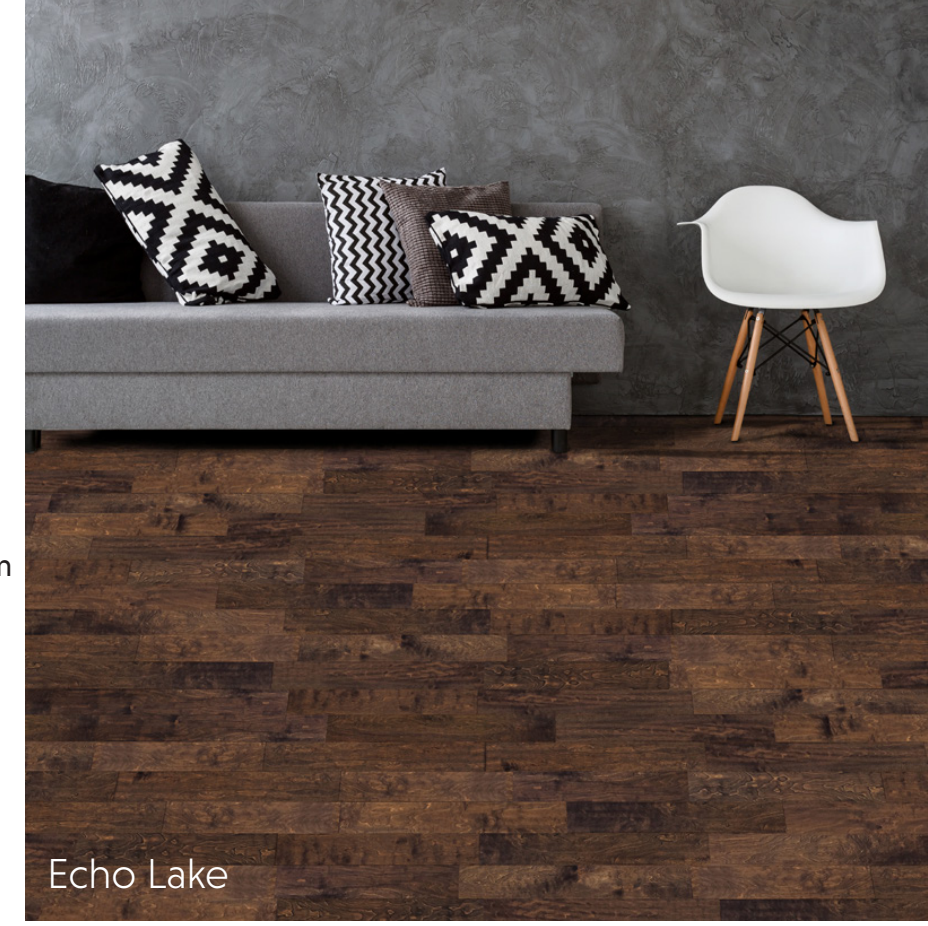

Overland

Specifications

5" Width, 12"-5' random
3/8" Thick Engineered
1.2mm Light Hand-Scraped
Aluminum Oxide/3.5°-7.5° gloss
On, Above, or Below Grade
25 Yr Residential Warranty
Birch
22.97 sq. ft per carton
49 cartons per pallet
1,125.53 sq. ft per pallet

- Wire brushed finish accentuates the grain, enhancing the product's natural beauty.

- Matte, oil-look, finish forgives minor scratches and scuffs to keep your floor looking beautiful longer.

- Eight coats of UV-cured aluminum oxide-reinforced polyurethane to resist scratches and spills.

- German ECO finish technology creates a low luster oil-finish look while resisting color fading from UV exposure.

- Wire brushed finish accentuates the grain, enhancing the product's natural beauty.

- Matte, oil-look, finish forgives minor scratches and scuffs to keep your floor looking beautiful longer.

- Responsibly harvested European White Oak.

- Responsible investment to finish your home with a renewable resource, a good investment for your home and the planet.

- CARB II Compliance ensures the floor is free from harmful levels of formaldehyde.

- 24 hour chamber test ensures the product emits fewer than .05 parts per million

- Always in-stock commitment for your peace of mind.

- In stock, matching moldings to help you finish the job on time.