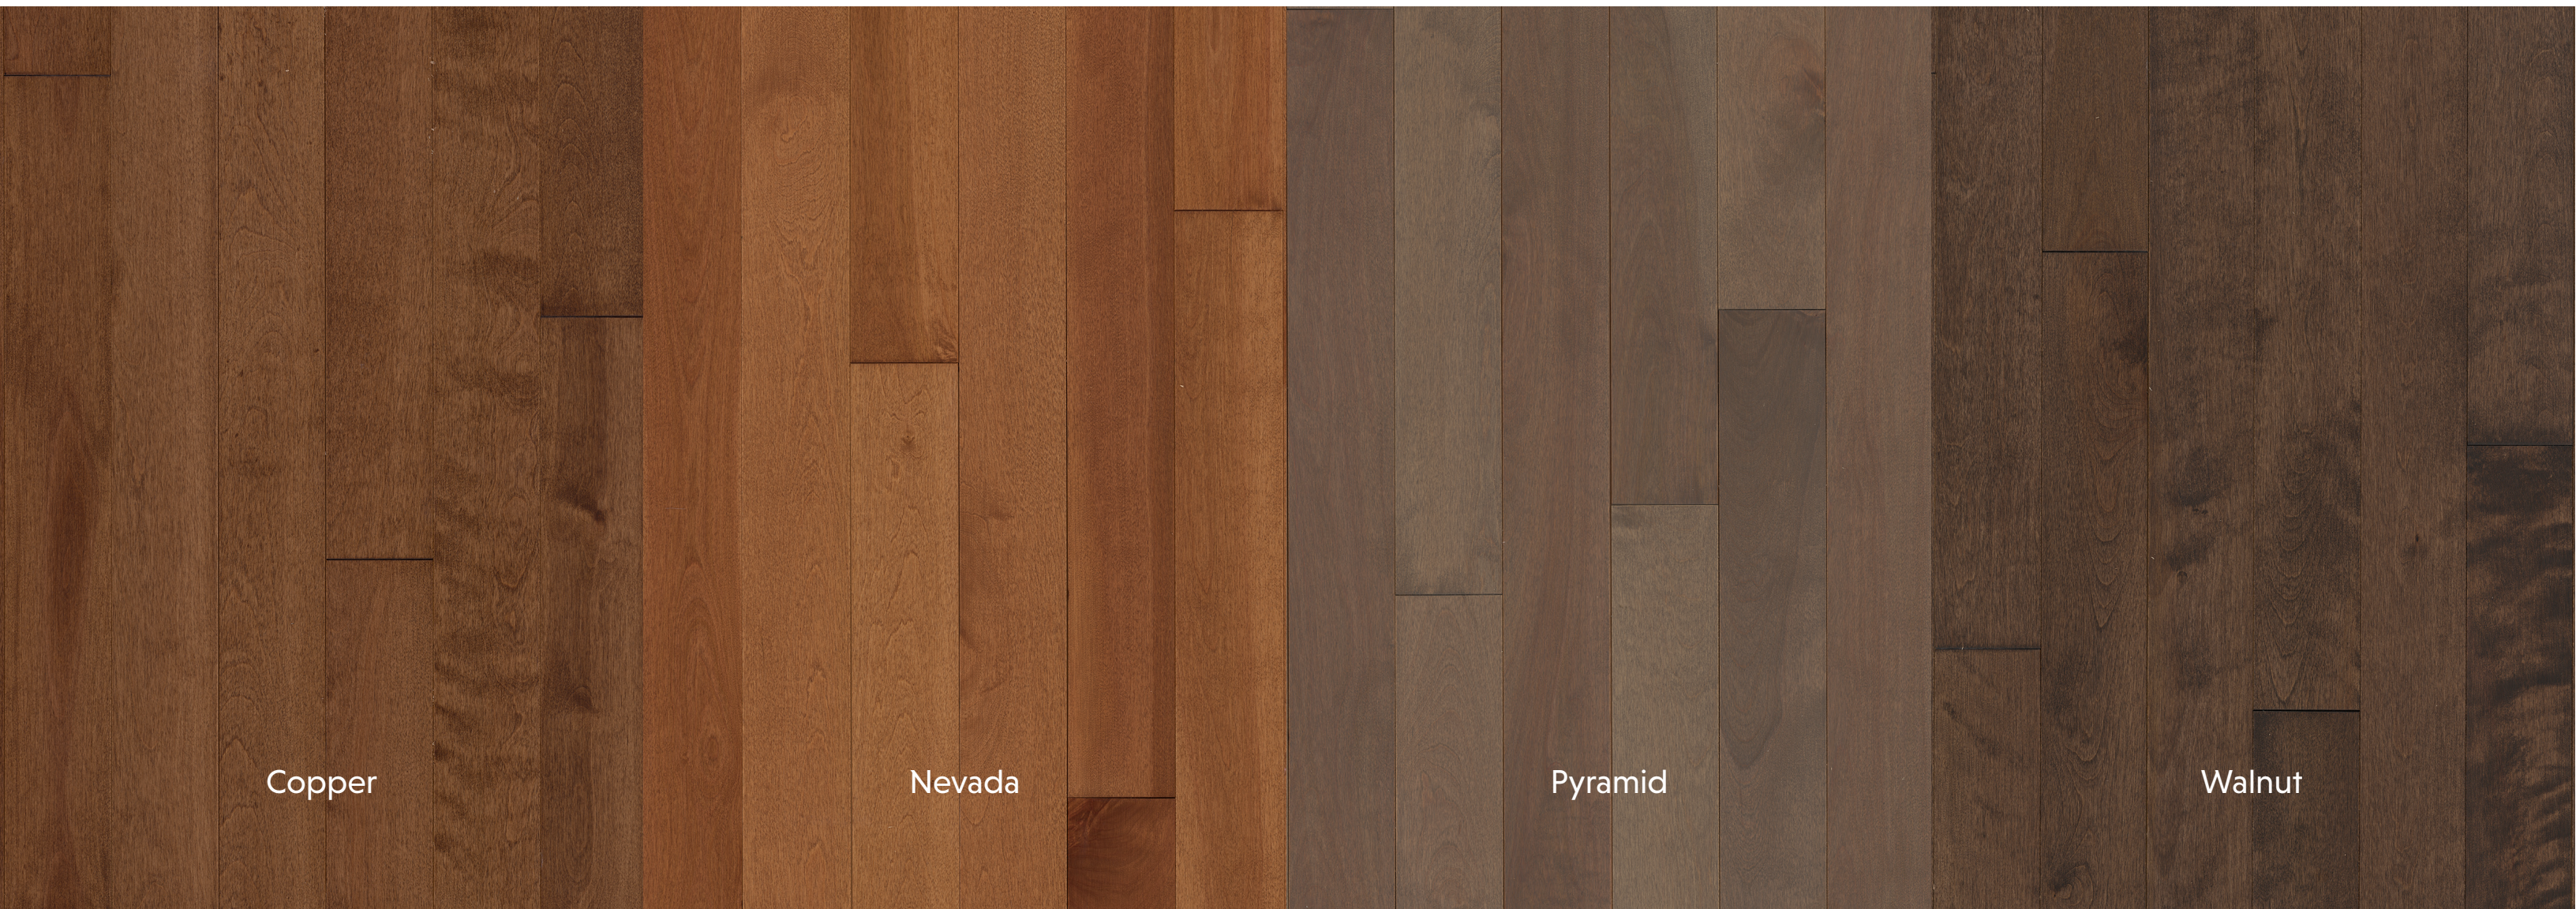

Nevada

Copper

Nevada

Pyramid

Walnut